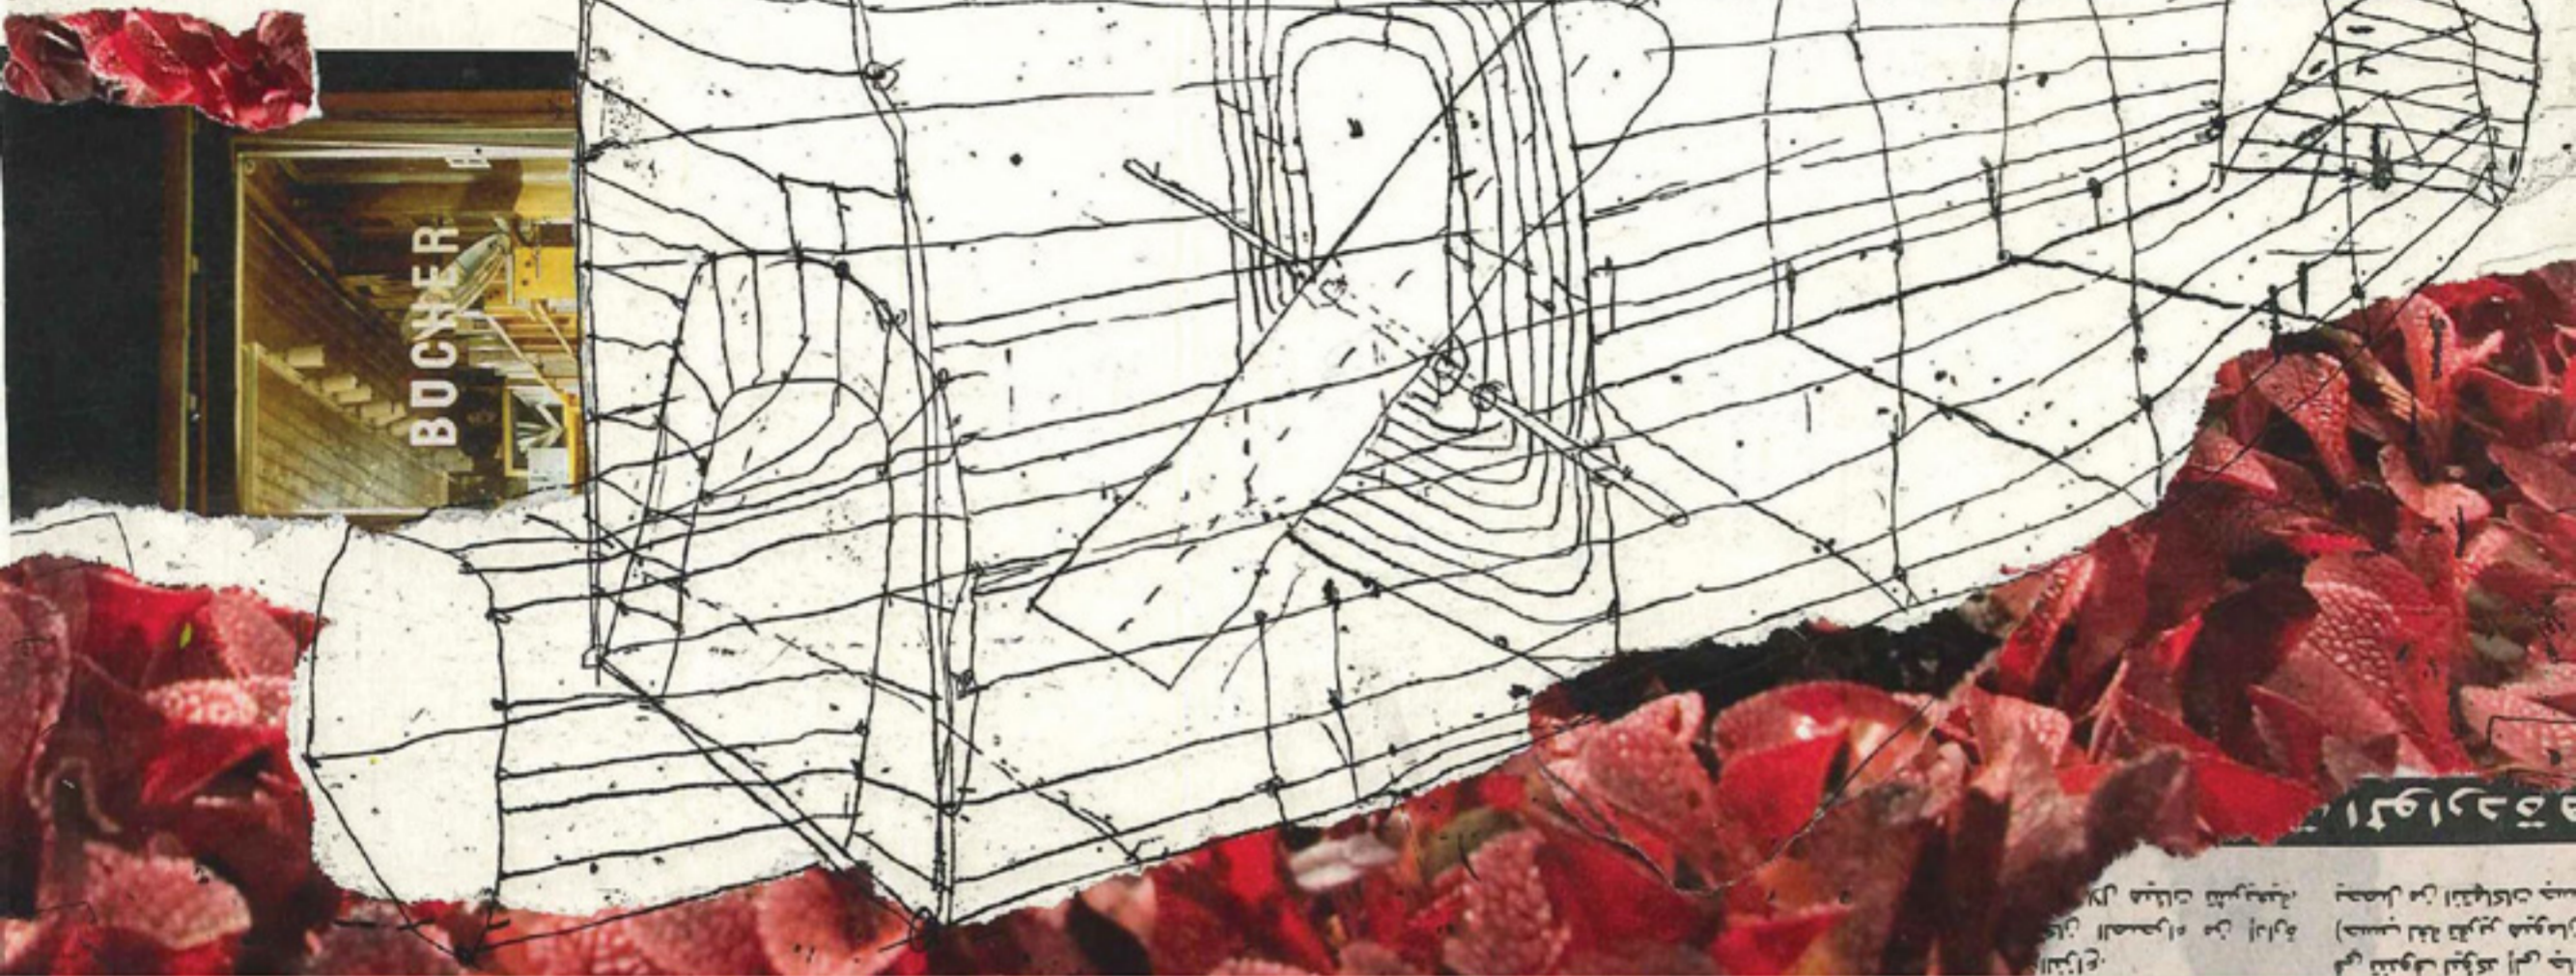

wilfried Habrich

aquabitArt presents:

schwebende melancholie

floating melancholy

Wilfried Habrich

collagierte radierungen, malerei
collage etchings, paintings

vernissage: friday, 3. september, 19h

exhibition: 3. september - 30. september 2010